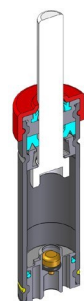

CSR 25-25.3-180-W
Add "-W" to standard code

Self contained

+
Secondary wiper