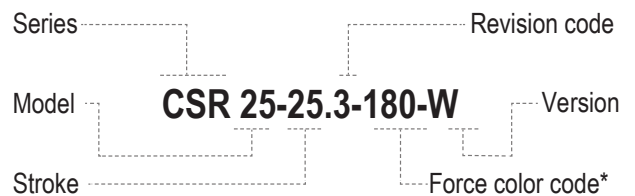

✓ Built-in as standard

✓ Optional upon request

Model	*Force color code	P		F0	
		bar	psi	daN	lb
CSR 12	13 (Green)	45	653	13	29
CSR 12 TBI	25 (Blue)	90	1305	25	56
CSR 12 TBM1	38 (Red)	135	1958	38	85
CSR 12 TBM2	50 (Yellow)	180	2610	50	112
CSR 12 TEM	0 (Black)	20-180	290-2610	6-50	13-112
CSR 15	18 (Green)	45	653	18	40
	35 (Blue)	90	1305	35	79
	50 (Red)	135	1958	50	112
	70 (Yellow)	180	2610	70	157
	0 (Black)	20-180	290-2610	8-70	18-157
CSR 19	5 (Orange)	10	145	5	11
	10 (Purple)	20	290	10	22
	30 (Green)	60	870	30	67
	50 (Blue)	100	1450	50	112
	70 (Red)	140	2030	70	157
	90 (Yellow)	180	2610	90	202
CSR 19 TBI	0 (Black)	10-180	145-2610	5-90	11-202
	17 (Orange)	15	218	17	38
CSR 25	28 (Purple)	25	363	28	63
	50 (Green)	45	653	50	112
	100 (Blue)	90	1305	100	225
	150 (Red)	135	1958	150	337
	200 (Yellow)	180	2610	200	450
	0 (Black)	10-180	145-2610	11-200	25-450
CSR 32	80 (Green)	45	653	80	180
	160 (Blue)	90	1305	160	360
	240 (Red)	135	1958	240	540
	320 (Yellow)	180	2610	320	719
0 (Black)	10-180	145-2610	18-320	40-719	

HOW TO ORDER

Available versions

Self contained

Self contained

+
Secondary wiper