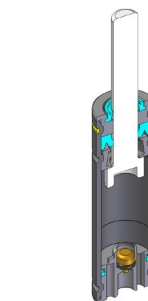

Available versions

CSR 25-25.3-180
Standard code

Self contained